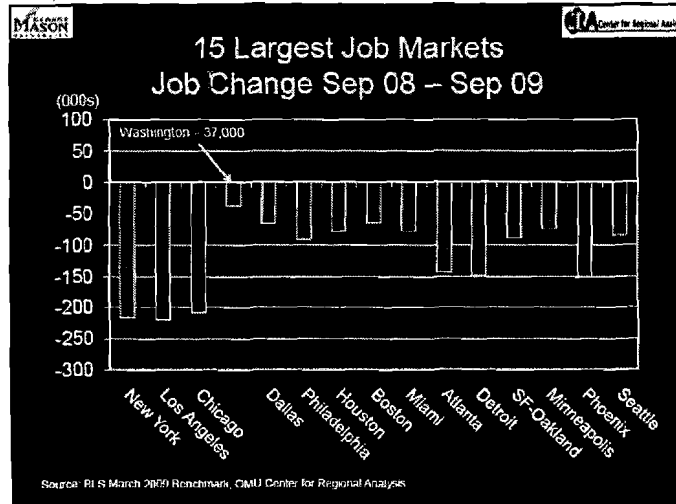

Job Change by National Market

Conclusions

- Consensus on the end of the recession
- No consensus on timing and strength of the recovery
- Washington, DC region stable; growth to return
- Federal decision dependent
- State and municipal tax revenues will lag recovery