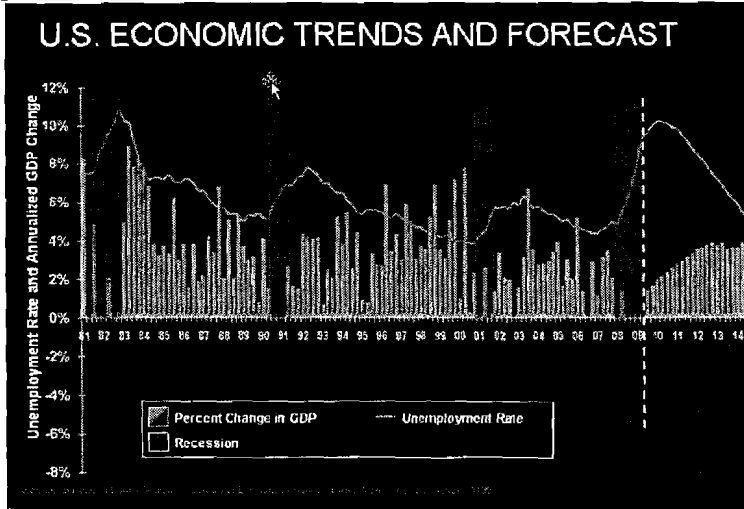

Economic Trends and Forecast

City of Alexandria

FY 2011 Council Retreat