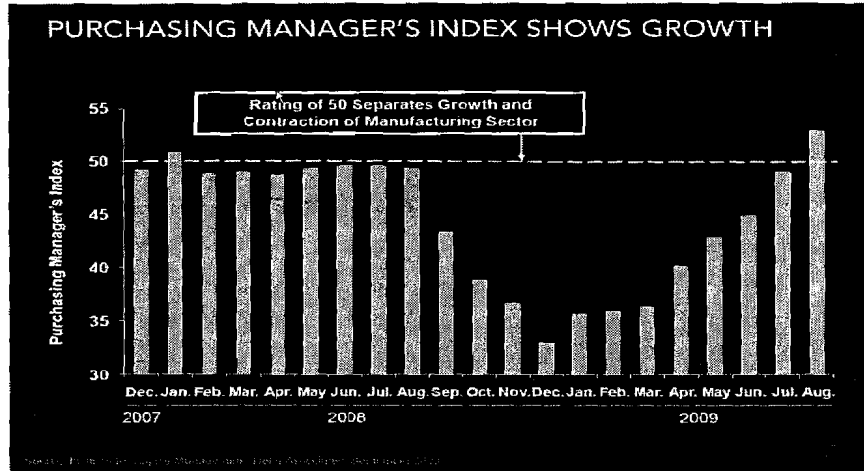

City of Alexandria

7

FY 2011 Council Retreat

Job Losses Have Moderated

City of Alexandria

8

FY 2011 Council Retreat

Purchasing Manager's Index