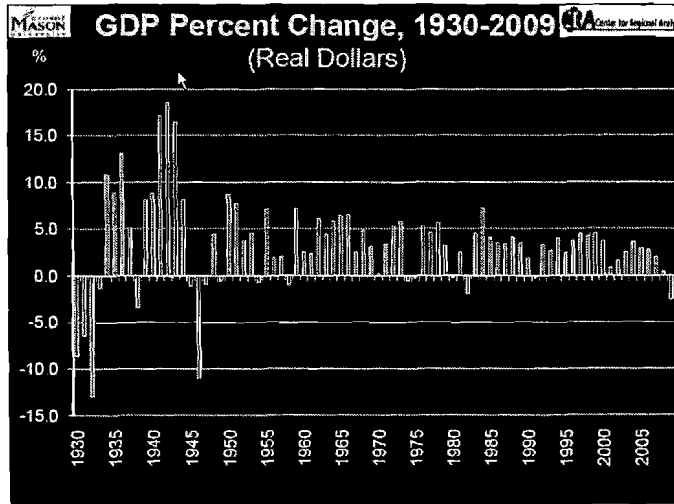

GDP Change

City of Alexandria

FY 2011 Council Retreat