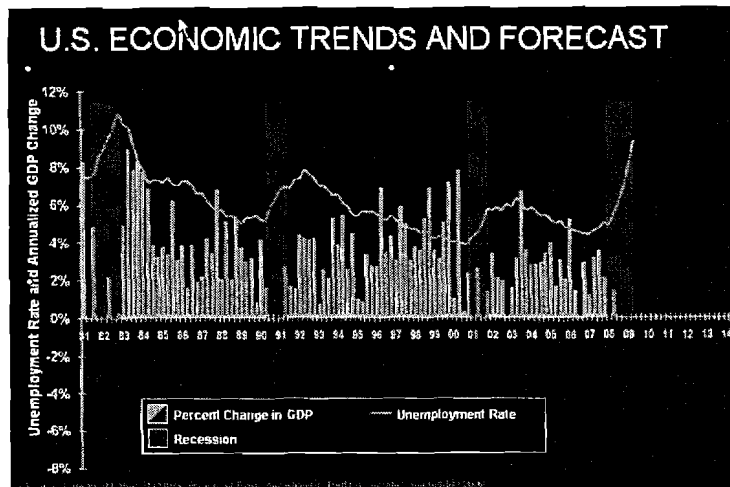

U.S. Economic Trends and Forecast

City of Alexandria

FY 2011 Council Retreat